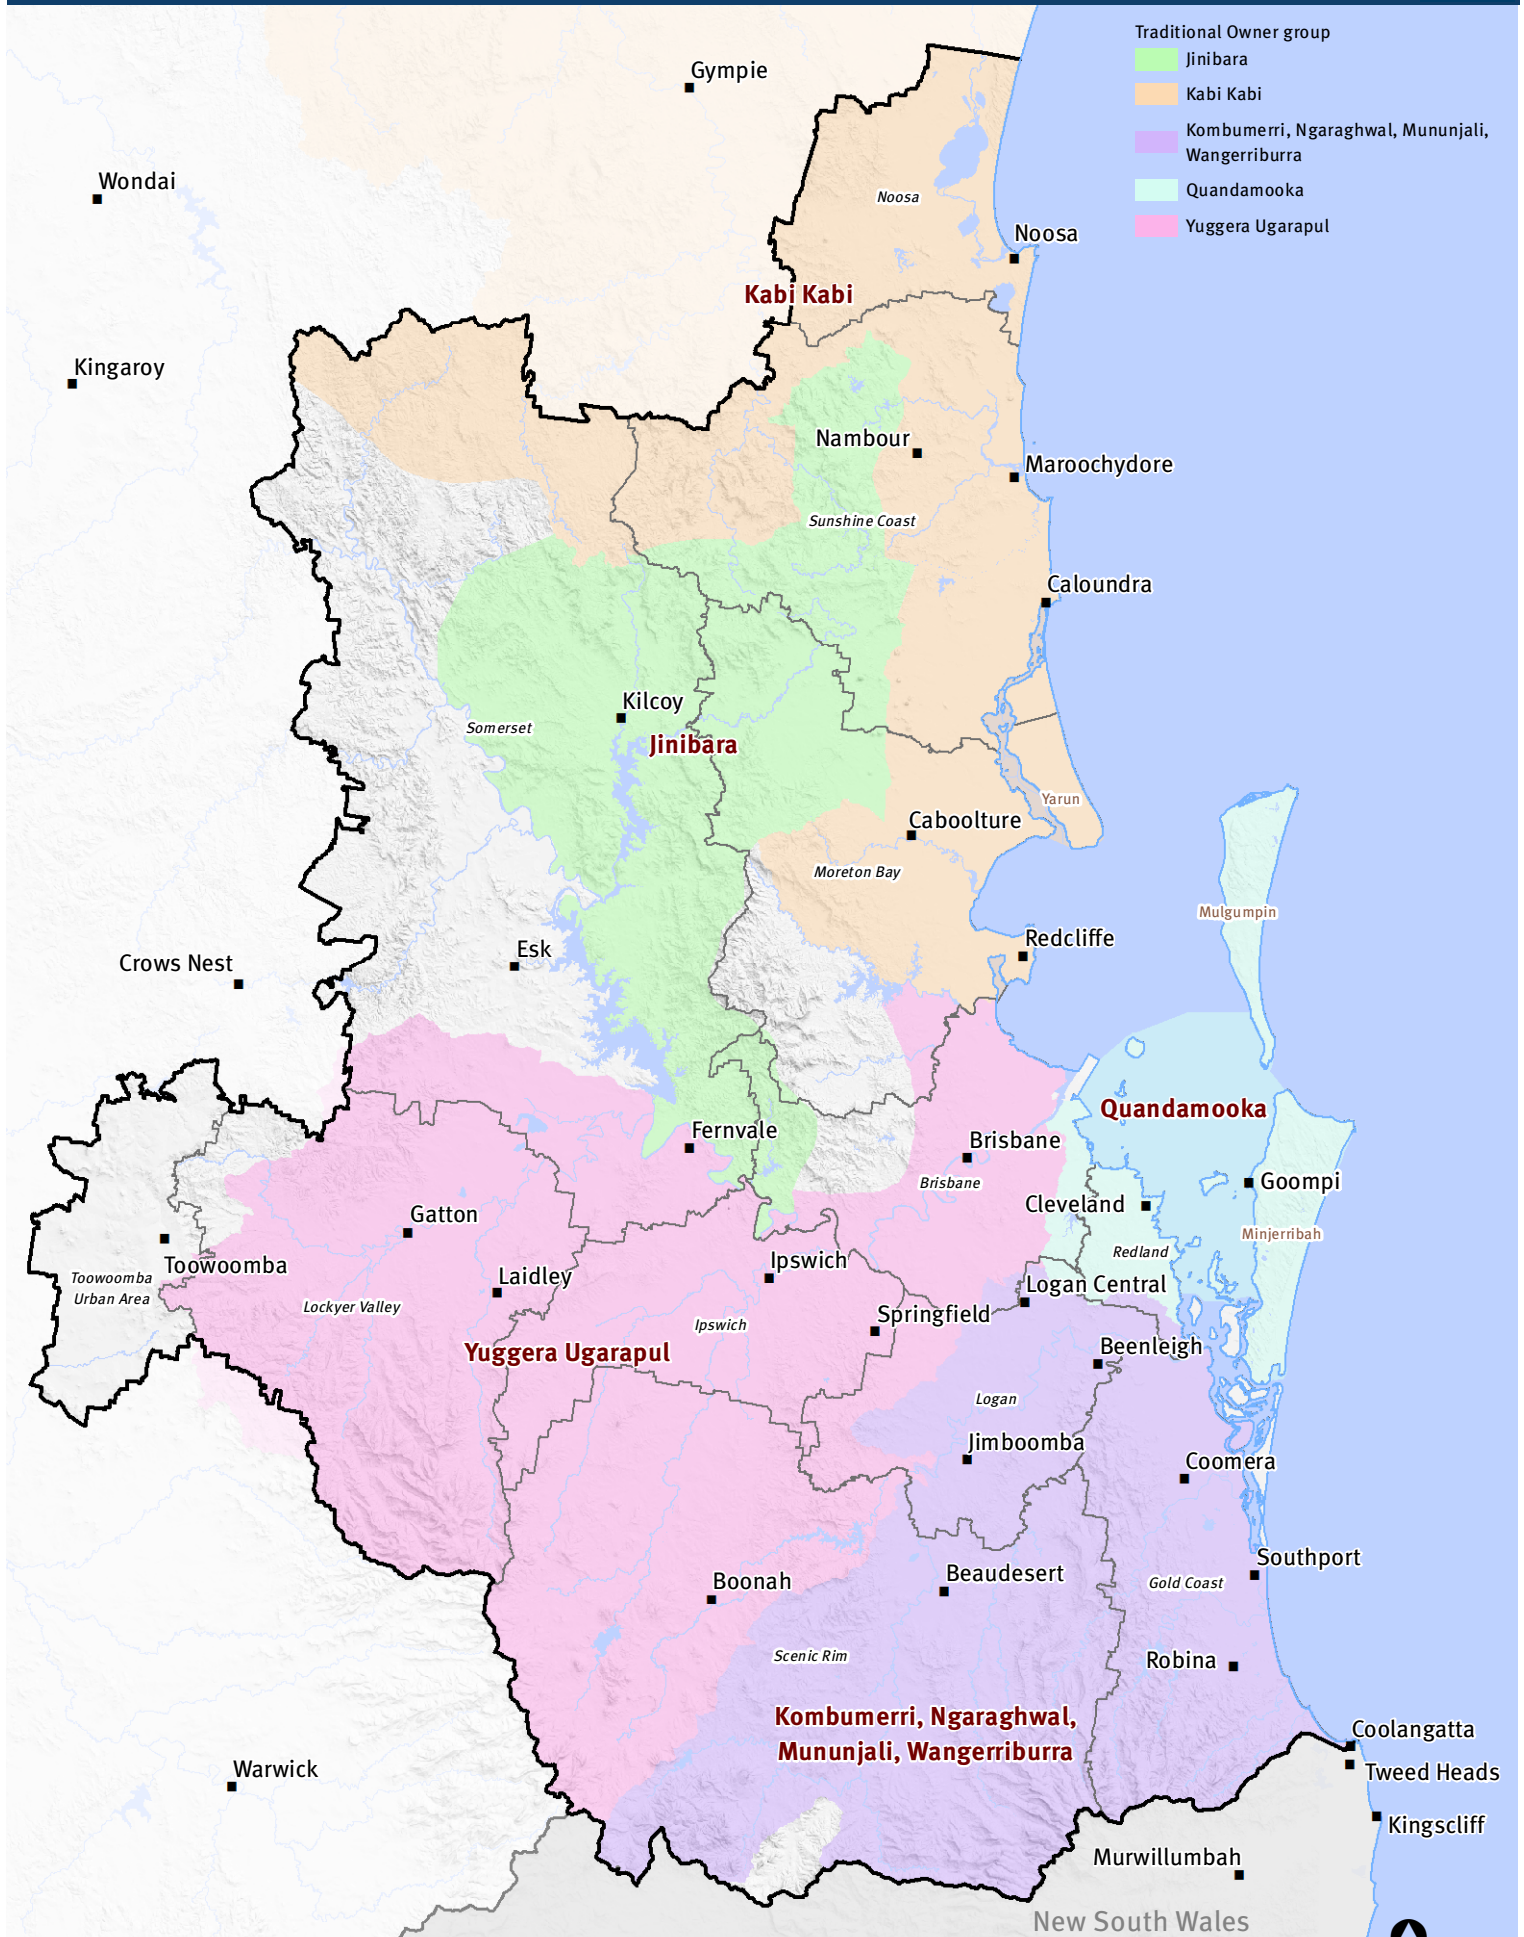

Map 1: SEQ's Traditional Owner groups

ShapingSEQ - August 2017

Goori-Murri Nation Traditional Owners.
 This map acknowledges the Traditional Owners of the South East Queensland region and is provided for information purposes only. The Traditional Owner areas on this map were compiled by Queensland South Native Title Services (QSNTS) as at July 2017. For the most up to date information refer to the National Native Title Tribunal to determine the extent and claims within Traditional Owner areas. Data Sources: Commonwealth of Australia Native Title Tribunal, 2017.
 This map is not intended for reference to specific parcels of land and is to be treated as indicative only. The map should also be used in conjunction with the copyright information on the inside cover of the publication.